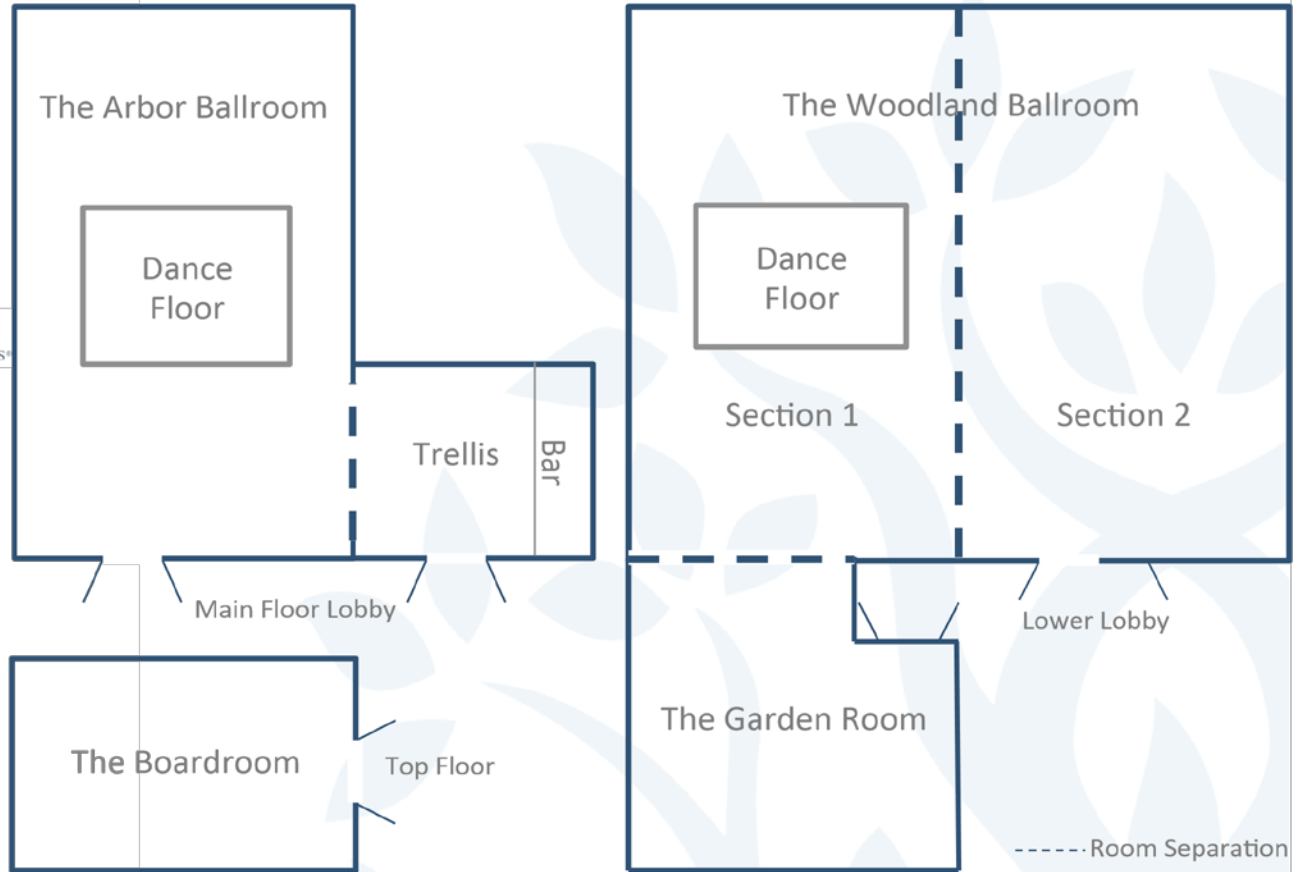

# THE KENILWORTH

Square Footage	Sq. Ft.
The Arbor	2,277
The Arbor & Trellis Lounge	2,855
Trellis Lounge	578
Woodland 1, 2 & Garden	3,097
Woodland 1 & 2	2,128
Woodland 1	1,123
Woodland 2	1004
Garden	969
Boardroom	285

Room Capacity	Classroom	Theater	U-Shape	Conference	Reception	Banquet
The Arbor	75	126	30	36	126	100
Trellis lounge	X	X	X	X	20	x
The Woodland	100	150	24	30	150	135
The Garden	35	90	20	26	50	50
The Boardroom	10	20	10	12	x	x

## The Kenilworth Hotel & Banquets